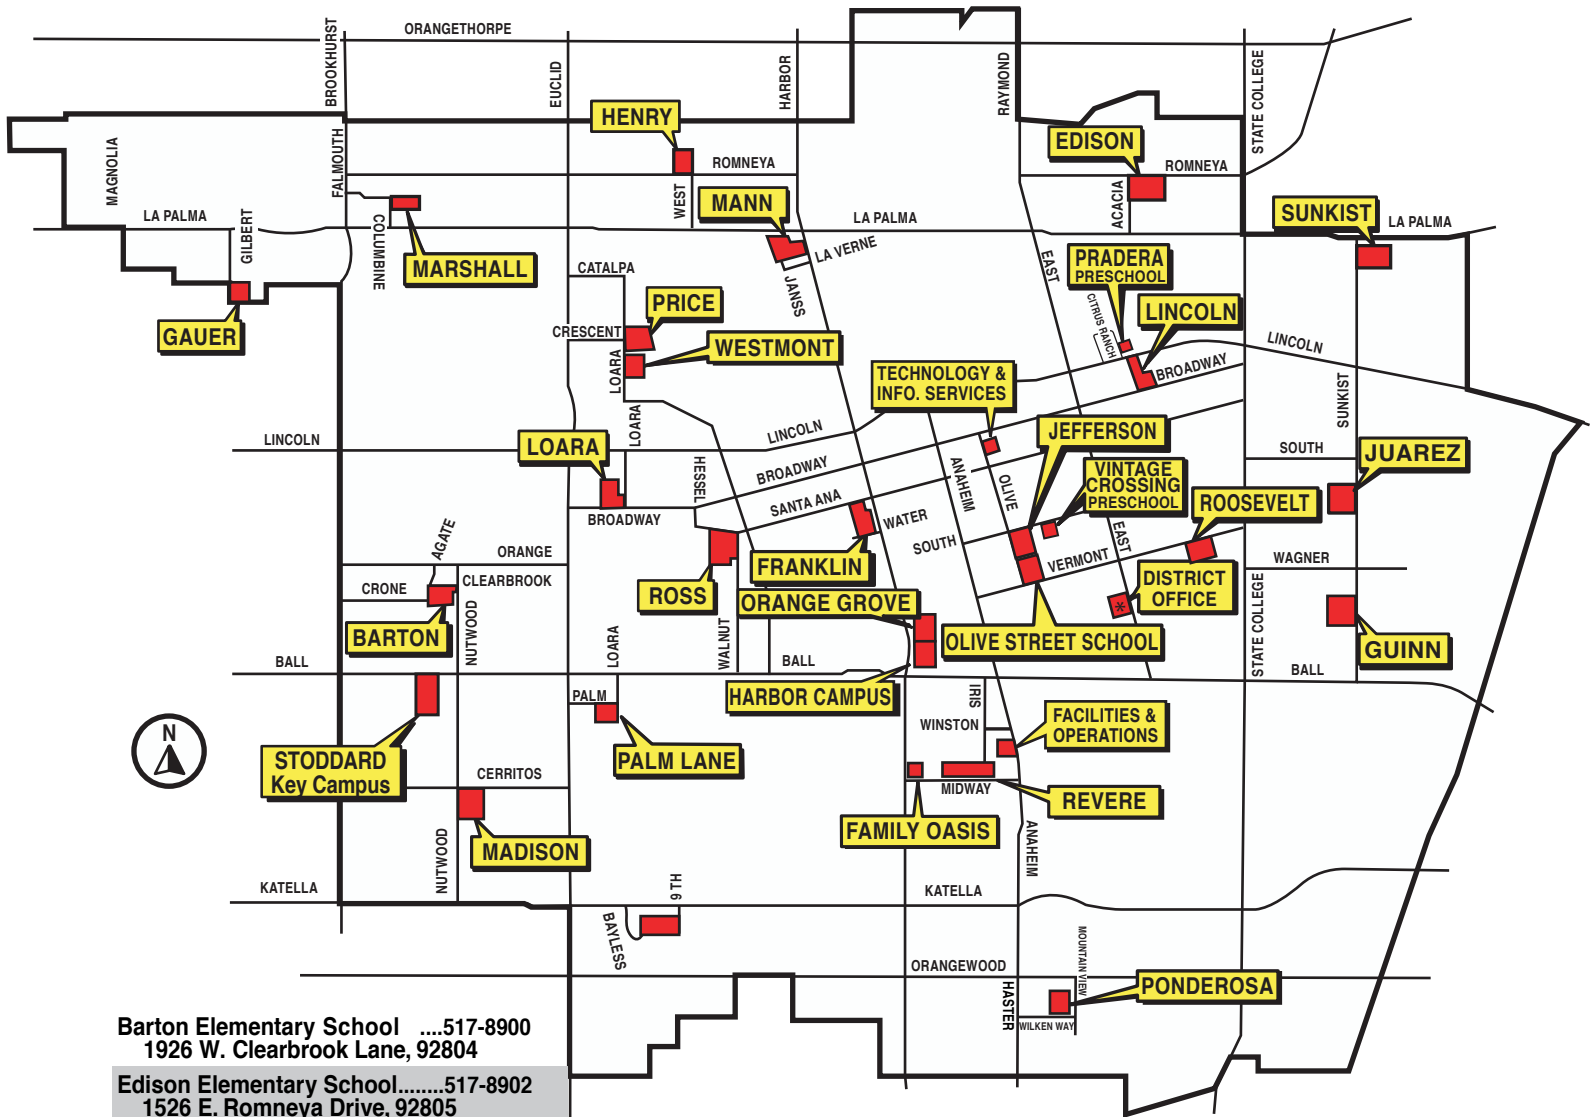

ANAHEIM CITY SCHOOL DISTRICT

- FACILITY LOCATIONS -

Barton Elementary School517-8900
1926 W. Clearbrook Lane, 92804

Edison Elementary School.....517-8902
1526 E. Romneya Drive, 92805

Franklin Elementary School.....517-8905
521 W. Water Street, 92805

Gauer Elementary School517-8908
810 N. Gilbert Street, 92801

Guinn Elementary School.....517-8911
1051 S. Sunkist Street, 92806

Harbor Campus
1010 S. Harbor Boulevard, 92805

Henry Elementary School517-8914
1123 W. Romneya Drive, 92801

Jefferson Elementary School517-8917
504 E. South Street, 92805

Juarez Elementary School517-8923
841 S. Sunkist Street, 92806

Key Campus
2000 W. Ball Road, 92804

Lincoln Elementary School.....517-8929
1413 E. Broadway, 92805

Olive Street Elementary School517-8920
890 S. Olive Street, 92805

Orange Grove Elementary School... 517-8968
1000 S. Harbor, North Campus, 92805

Palm Lane Elementary School.....517-8944
1646 W. Palm Lane, 92802